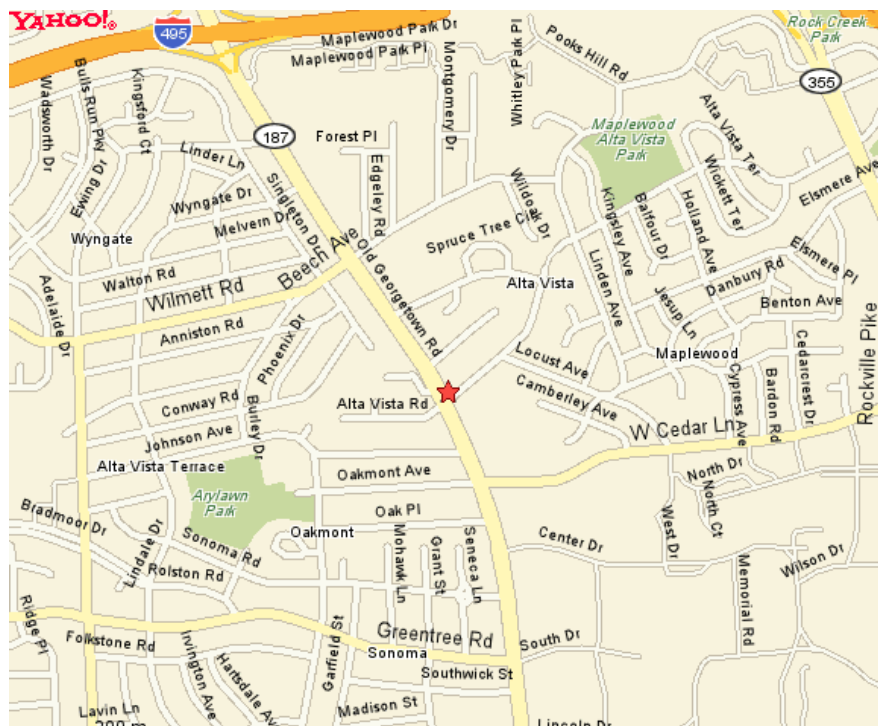

TRUSTS & ESTATES LAW FIRM

Directions ... *Bethesda Office*

Office Address: 9207 Old Georgetown Road
Bethesda, Maryland 20814

From: I-495 Capital Beltway

- ▶ Exit #36, Old Georgetown Road, toward downtown Bethesda
- ▶ Stay in the LEFT lane
- ▶ Two blocks past YMCA (on left) & just beyond Wyngate Medical Park (on right)
- ▶ Make a U-Turn at Alta Vista
- ▶ IMMEDIATELY turn RIGHT into the first driveway
- ▶ Parking is in the rear

From: Downtown Bethesda

- ▶ Stay on Old Georgetown Road, toward Rockville
- ▶ Pass Fire Station at West Cedar Lane on your RIGHT
- ▶ Pass Alta Vista
- ▶ IMMEDIATELY turn RIGHT into the first driveway
- ▶ Parking is in the rear